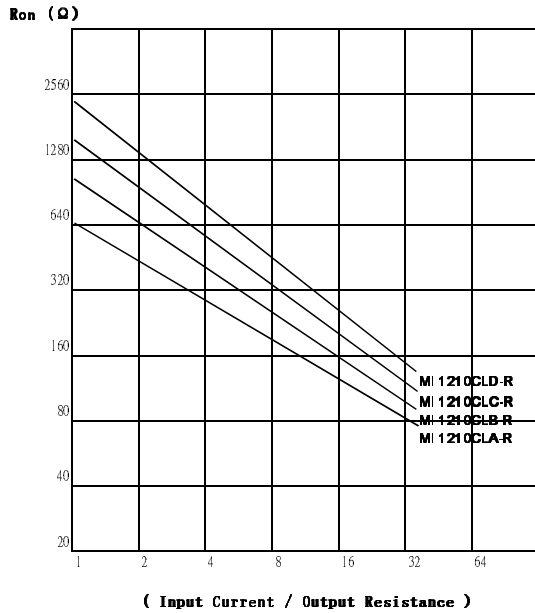

I_F (mA)

CL SERIES	A	B	C	D	E	F	G	H	I	J
MI 1210CL-R	31 ± 0.1	13 ± 0.1	28 ± 0.1	26 ± 0.1	2.4 ± 0.1	4.8 ± 0.1	0.5 ± 0.05	0.6 ± 0.05	7.6 ± 0.1	11 ± 0.1

Please contact our sales representatives sales@macron.com.hk for more technical graph and samples